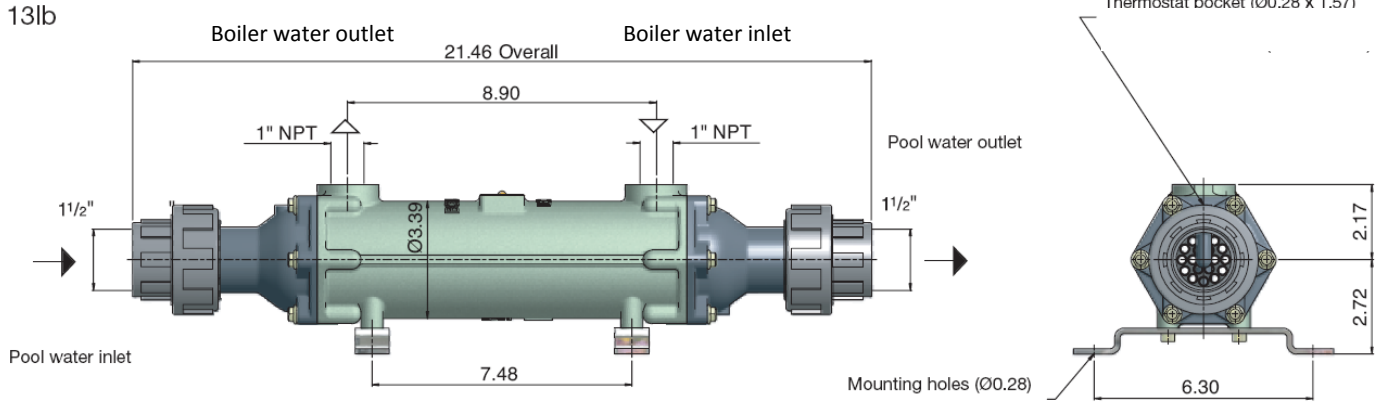

Standard Material

- Tube side (Pool Water): Titanium
- Shell Side (Boiler Water) Bronze or Cast Iron

Maximum Pressure

- Hot Side: 6 barg (87psig)
- Cold Side: 6 barg (87psig)

Maximum Temperature

- 100 Deg. C

CN200Ti

CN400Ti

Horizontal Installation

Vertical Installation

Capacity

CN135Ti	135,000 BTU/Hr*
CN200Ti	200,000 BTU/Hr*
CN400Ti	400,000 BTU/Hr*

Quick Sizing Reference **

CN135Ti	- for pools up to 15,000 US Gallons*
CN200Ti	- for pools up to 23,000 US Gallons*
CN400Ti	- for pools up to 46,000 US Gallons*