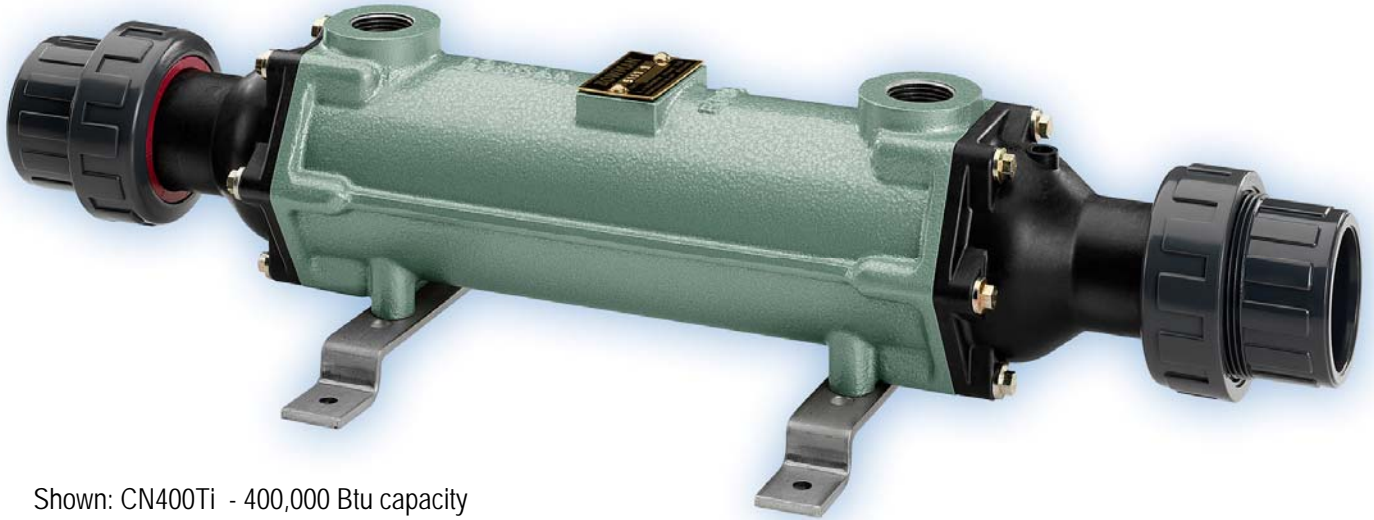

The Bowman Ti Series Titanium Heat Exchangers are ideal for saltwater water and swimming pool applications. Titanium is impervious to saltwater and can withstand a wide range of pH values.

The Ti Series is available in 135,000, 200,000 and 400,000 btu/hr capacities.

Shown: CN400Ti - 400,000 Btu capacity

Features

- High Efficiency
- Compact Design
- Sturdy Construction
- Removable Tubestacks
- Quick Delivery from Stock

Applications

- Pools, Spas, and hot tubs
- Domestic hot water
- Sea water applications
- Waste water heat recovery
- Freshwater Aquaculture
- Aquaponics

Standard Material

- Tube side (Pool Water): Titanium
- Shell Side (Boiler Water) Bronze or Cast Iron

Maximum Pressure

- Hot Side: 6 barg (87psig)
- Cold Side: 6 barg (87psig)

Maximum Temperature

- 100 Deg. C