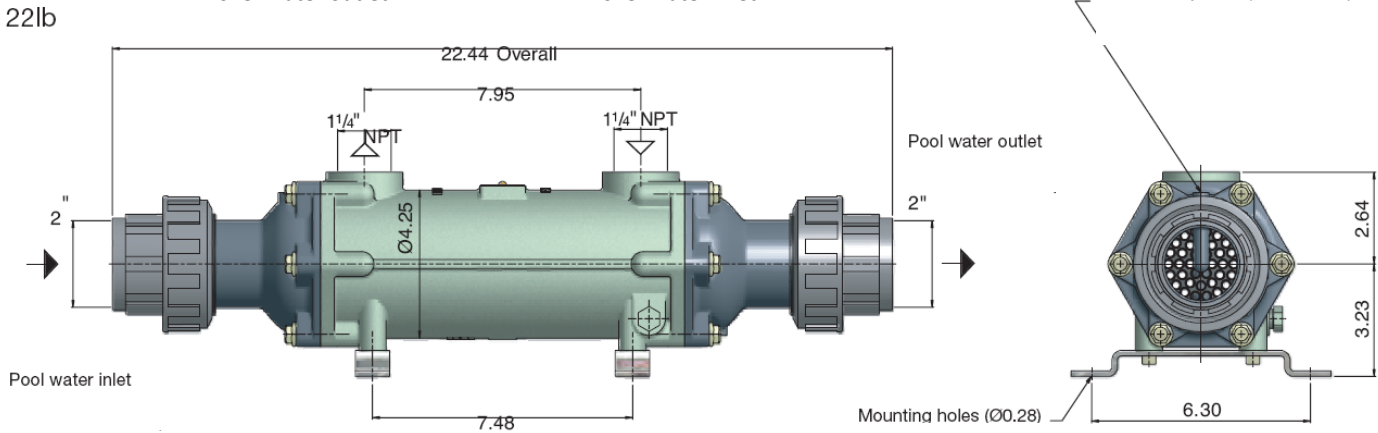

Standard Material

- Tube side (Pool Water): Titanium
- Shell Side (Boiler Water) Bronze or Cast Iron

Maximum Pressure

- Hot Side: 6 barg (87psig)
- Cold Side: 6 barg (87psig)

Maximum Temperature

- 100 Deg. C

CN200Ti

CN400Ti

Horizontal Installation

Vertical Installation

Capacity

CN135Ti	135,000 BTU/Hr*
CN200Ti	200,000 BTU/Hr*
CN400Ti	400,000 BTU/Hr*

Quick Sizing Reference **

CN135Ti	- for pools up to 15,000 US Gallons*
CN200Ti	- for pools up to 23,000 US Gallons*
CN400Ti	- for pools up to 46,000 US Gallons*