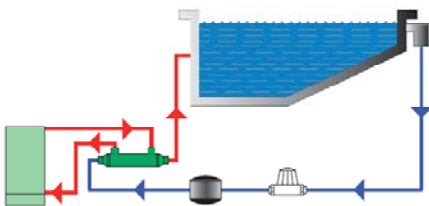

Standard Material

- Tube side (Pool Water): Titanium
- Shell Side (Boiler Water) Bronze or Cast Iron

Maximum Pressure

- Hot Side: 6 barg (87psig)
- Cold Side: 6 barg (87psig)

Maximum Temperature

- 100 Deg. C

CN200Ti

CN400Ti

Horizontal Installation

Vertical Installation

Capacity

CN135Ti	135,000 BTU/Hr*
CN200Ti	200,000 BTU/Hr*
CN400Ti	400,000 BTU/Hr*

Quick Sizing Reference **

CN135Ti	- for pools up to 15,000 US Gallons*
CN200Ti	- for pools up to 23,000 US Gallons*
CN400Ti	- for pools up to 46,000 US Gallons*