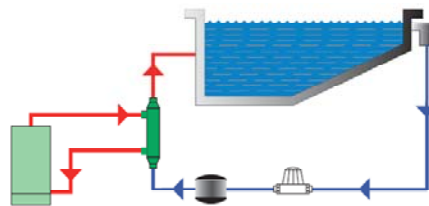

Standard Material

- Tube side (Pool Water): Titanium
- Shell Side (Boiler Water) Bronze or Cast Iron

Maximum Pressure

- Hot Side: 6 barg (87psig)
- Cold Side: 6 barg (87psig)

Maximum Temperature

- 100 Deg. C

CN200Ti

CN400Ti

Horizontal Installation

Vertical Installation

Capacity

CN135Ti	135,000 BTU/Hr*
CN200Ti	200,000 BTU/Hr*
CN400Ti	400,000 BTU/Hr*

Quick Sizing Reference **

CN135Ti	- for pools up to 15,000 US Gallons*
CN200Ti	- for pools up to 23,000 US Gallons*
CN400Ti	- for pools up to 46,000 US Gallons*